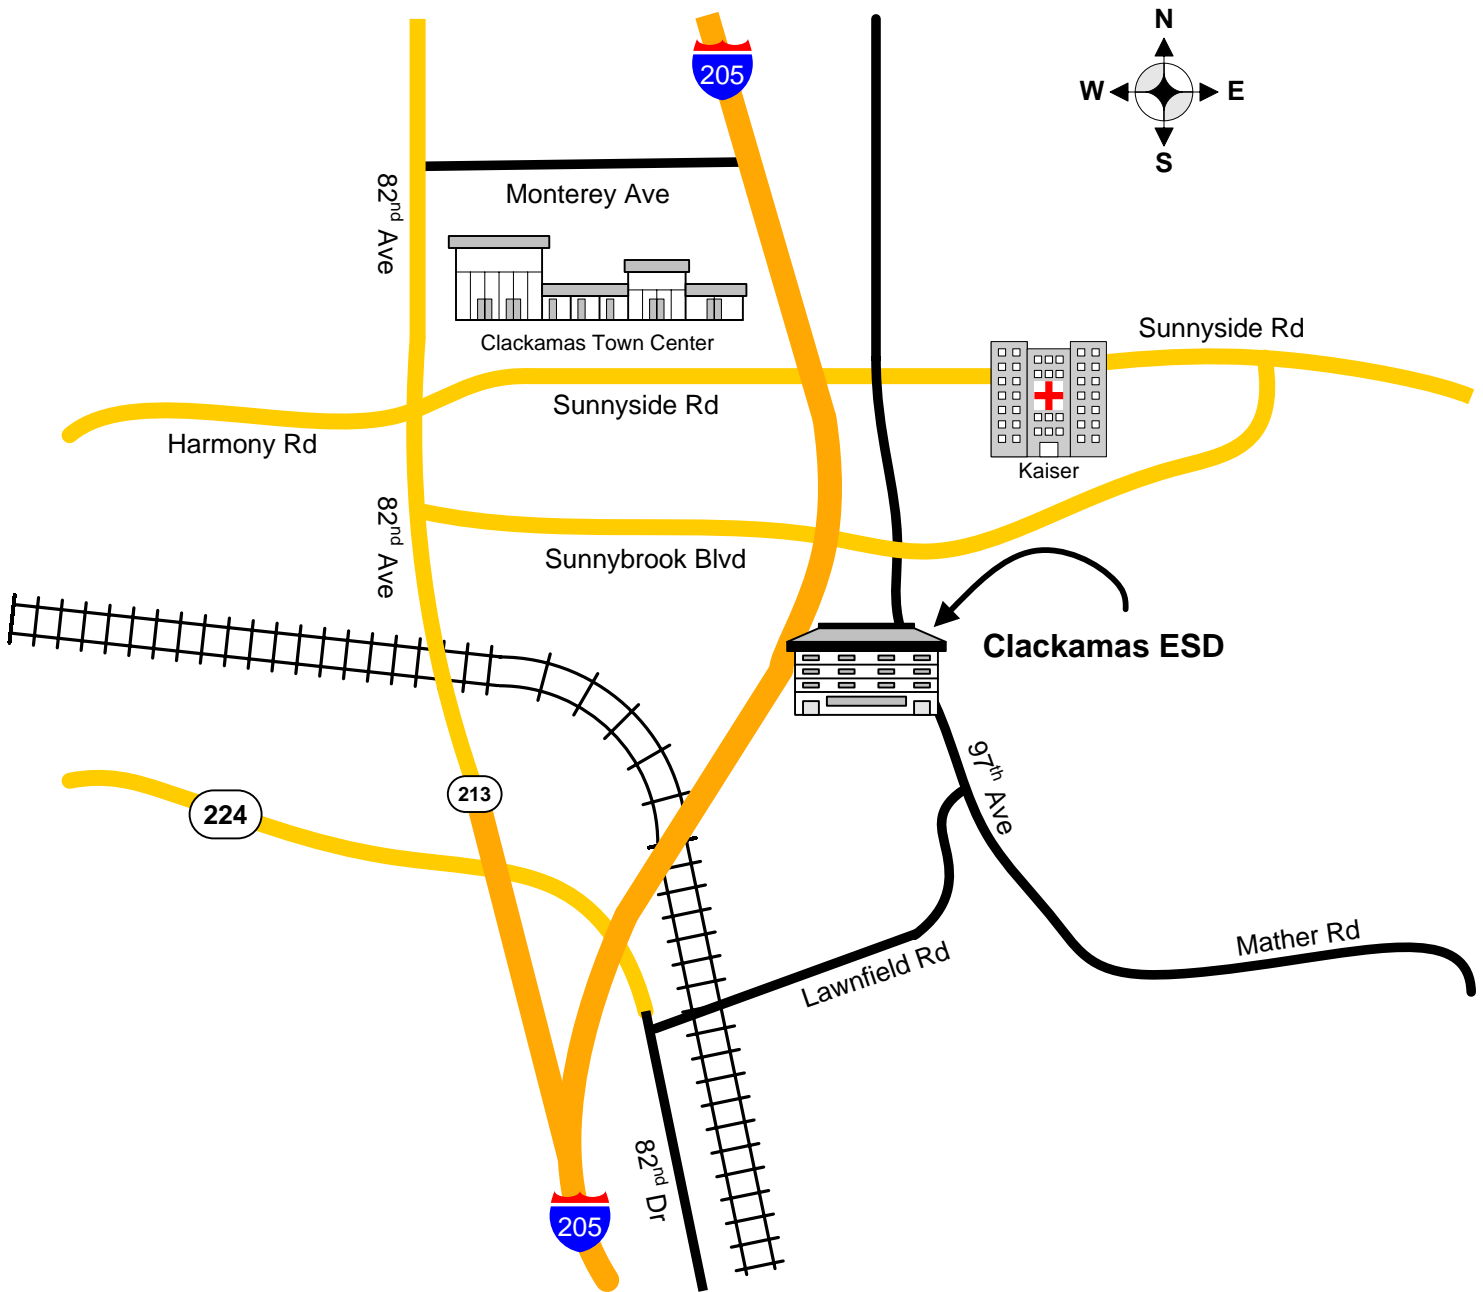

Clackamas ESD
13455 SE 97th Ave
Clackamas, OR 97015

From I-205 Northbound:

Take Exit 14, Sunnybrook Blvd/Sunnyside Rd
Turn right on Sunnybrook Blvd
Turn right at SE 97th Ave

From I-205 Southbound:

Take Exit 14, Sunnyside Rd, continue toward Sunnybrook Blvd, keep right at fork
Turn left at Sunnybrook Blvd
Turn right at SE 97th Ave